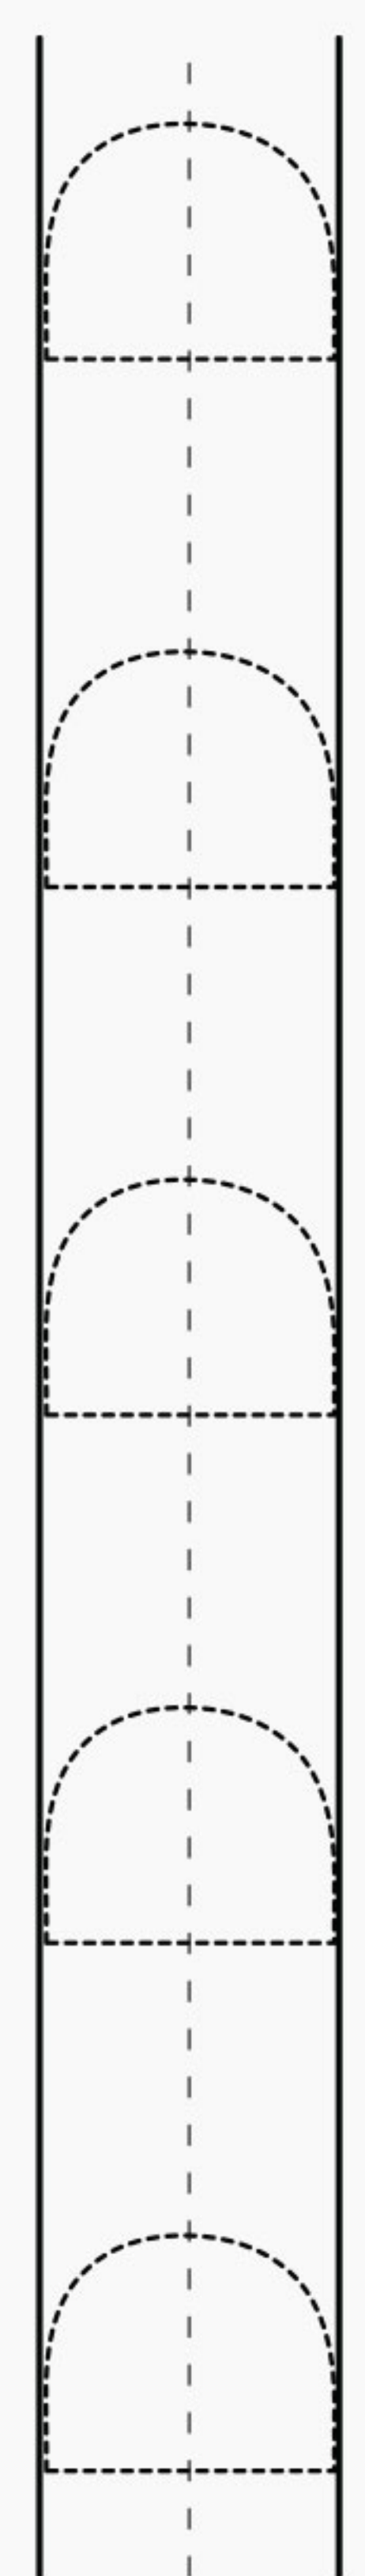

Dolphin

Shadow match

Restore dash lines